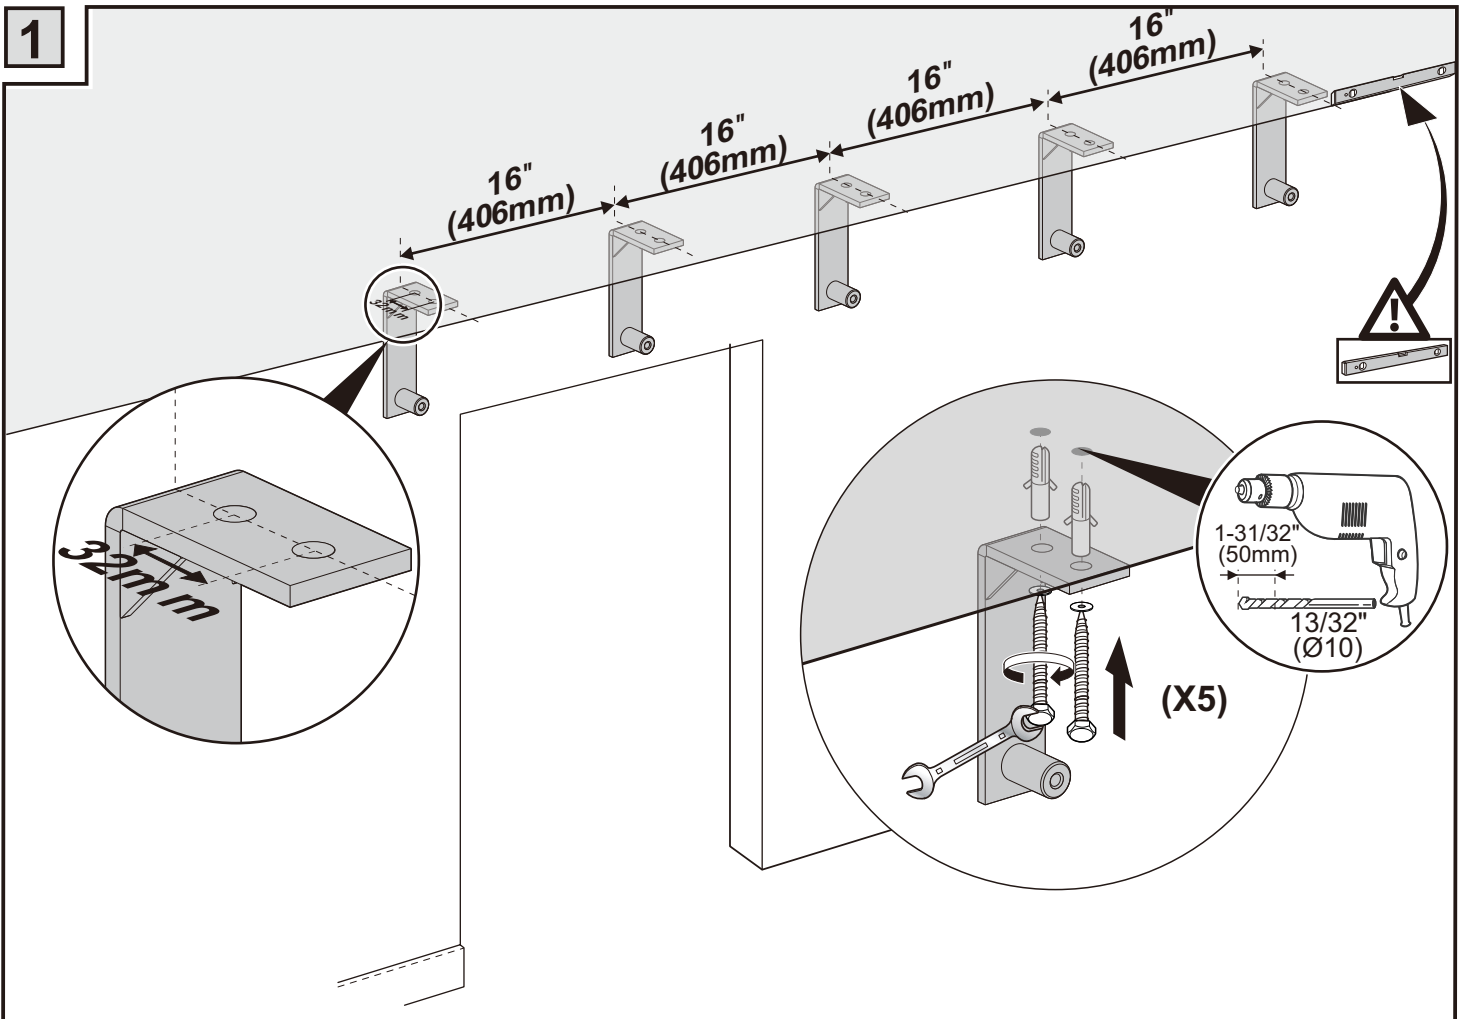

Installation Manual

Drilling position measurement

D(mm)	L(mm)
25/32" (20)	$6-19/64" + (WD-WH) / 3/32"$ $160 + (WD-WH) / 2$
3-15/16" (100)	$3-5/32" + (WD-WH) / 3/32"$ $80 + (WD-WH) / 2$
5-29/32" (150)	$1-37/64" + (WD-WH) / 3/32"$ $40 + (WD-WH) / 2$

Installation Manual

5

6

7

Door stopper can be also installed between two wall mounts.

8

Door stopper can be also installed between two wall mounts.

9