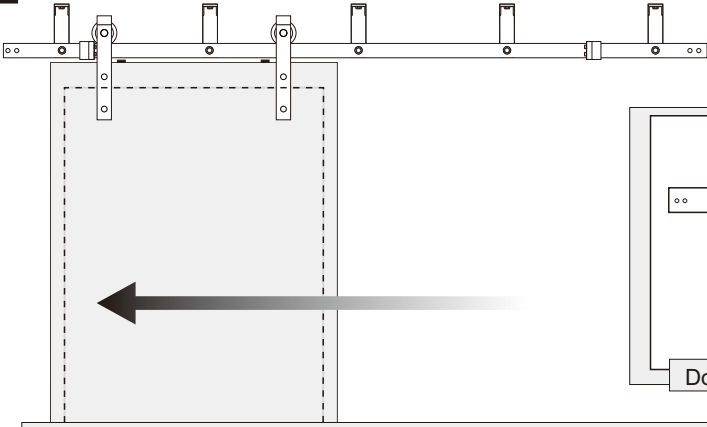

Installation Manual

Drilling position measurement

D(mm)	L(mm)
25/32" (20)	$6-19/64" + (WD-WH) / 3/32"$ $160 + (WD-WH) / 2$
3-15/16" (100)	$3-5/32" + (WD-WH) / 3/32"$ $80 + (WD-WH) / 2$
5-29/32" (150)	$1-37/64" + (WD-WH) / 3/32"$ $40 + (WD-WH) / 2$

Installation Manual

5

6

7

Door stopper can be also installed between two wall mounts.

8

Door stopper can be also installed between two wall mounts.

9