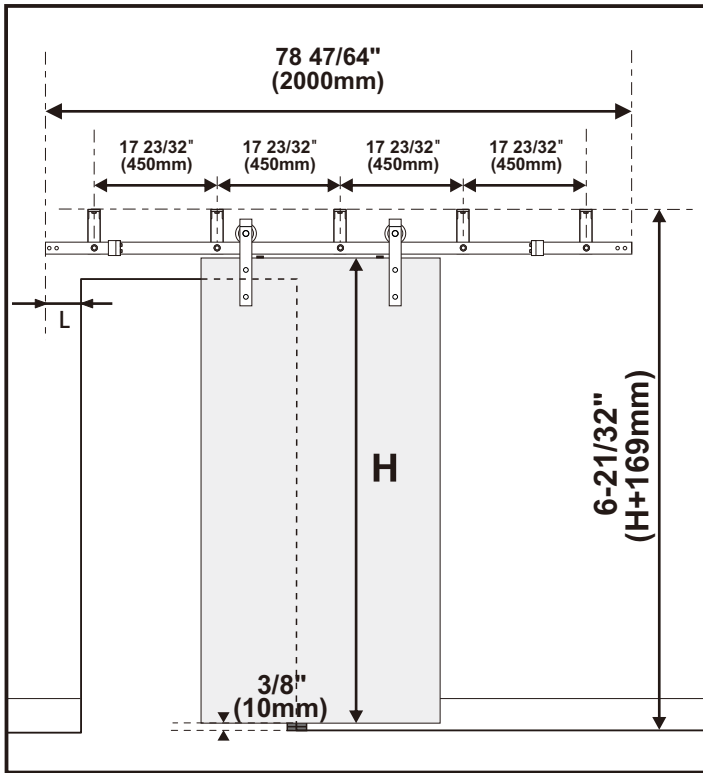

Installation Manual

Drilling position measurement

D(mm)	L(mm)
25/32" (20)	$6-19/64" + (WD-WH) / 3/32"$ $160 + (WD-WH) / 2$
3-15/16" (100)	$3-5/32" + (WD-WH) / 3/32"$ $80 + (WD-WH) / 2$
5-29/32" (150)	$1-37/64" + (WD-WH) / 3/32"$ $40 + (WD-WH) / 2$

Installation Manual

5

6

7

Door stopper can be also installed between two wall mounts.

8

Door stopper can be also installed between two wall mounts.

9