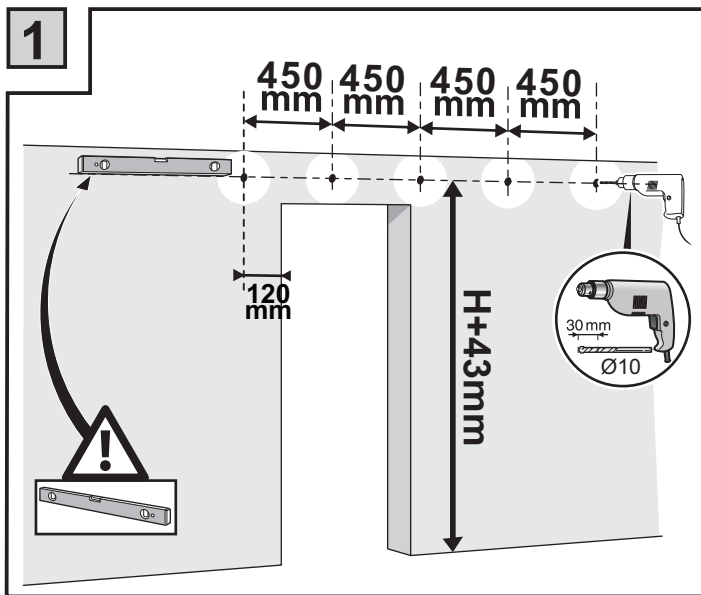

Installation Manual

Drilling position measurement

D(mm)	L(mm)
25/32" (20)	$6-19/64" + (WD-WH) / 3/32"$ $160 + (WD-WH) / 2$
3-15/16" (100)	$3-5/32" + (WD-WH) / 3/32"$ $80 + (WD-WH) / 2$
5-29/32" (150)	$1-37/64" + (WD-WH) / 3/32"$ $40 + (WD-WH) / 2$

Installation Manual

5

6

7

Door stopper can be also installed between two wall mounts.

8

Door stopper can be also installed between two wall mounts.

9