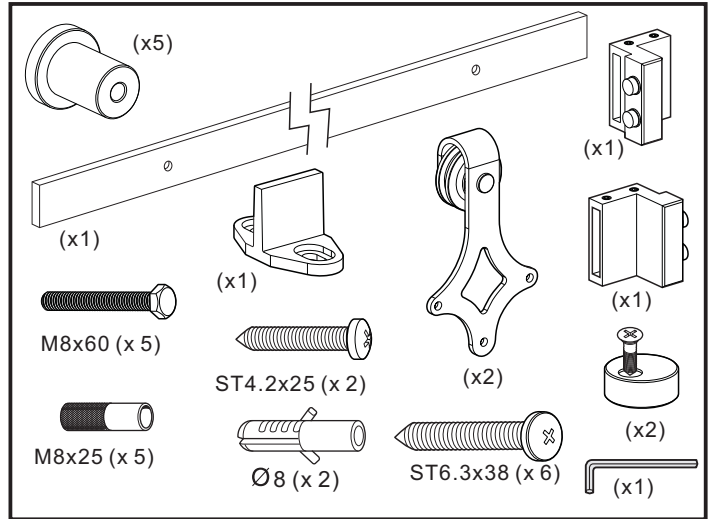

Installation Manual

Drilling position measurement

D(mm)	L(mm)
25/32" (20)	$6-19/64" + (WD-WH) / 3/32"$ $160 + (WD-WH) / 2$
3-15/16" (100)	$3-5/32" + (WD-WH) / 3/32"$ $80 + (WD-WH) / 2$
5-29/32" (150)	$1-37/64" + (WD-WH) / 3/32"$ $40 + (WD-WH) / 2$

Installation Manual

5

6

7

Door stopper can be also installed between two wall mounts.

8

Door stopper can be also installed between two wall mounts.

9