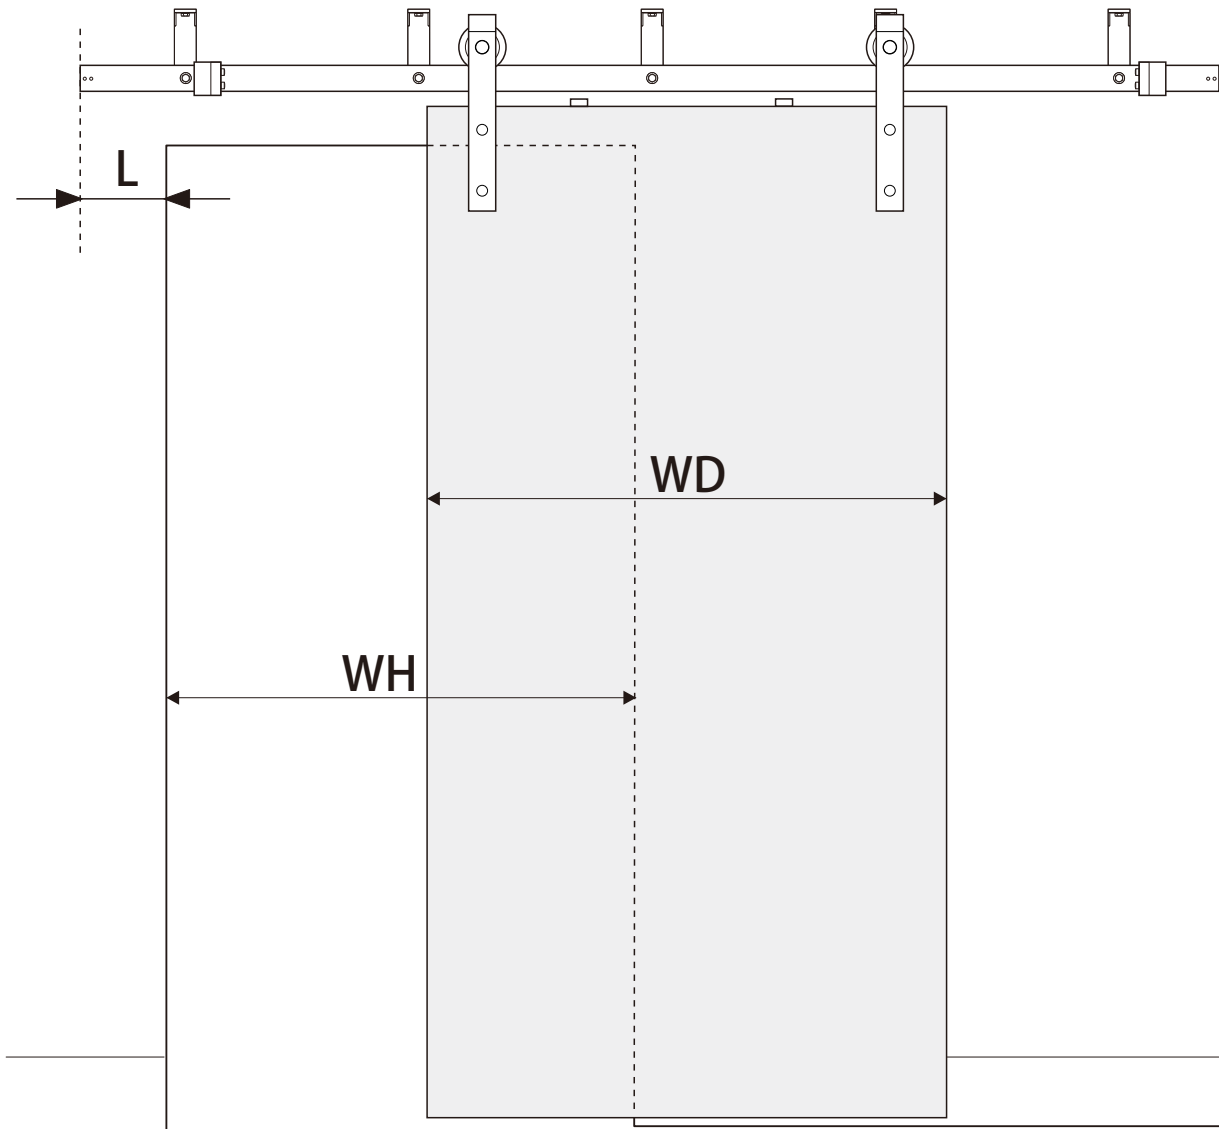

Installation Manual

Drilling position measurement

D(mm)	L(mm)
25/32" (20)	$6-19/64" + (WD-WH) / 3/32"$ $160 + (WD-WH) / 2$
3-15/16" (100)	$3-5/32" + (WD-WH) / 3/32"$ $80 + (WD-WH) / 2$
5-29/32" (150)	$1-37/64" + (WD-WH) / 3/32"$ $40 + (WD-WH) / 2$

Installation Manual

5

6

7

Door stopper can be also installed between two wall mounts.

8

Door stopper can be also installed between two wall mounts.

9