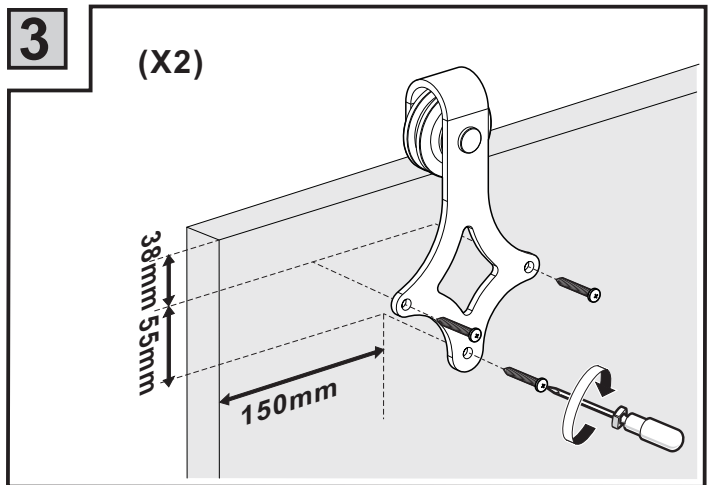

Installation Manual

Drilling position measurement

D(mm)	L(mm)
25/32" (20)	$6-19/64" + (WD-WH) / 3/32"$ $160 + (WD-WH) / 2$
3-15/16" (100)	$3-5/32" + (WD-WH) / 3/32"$ $80 + (WD-WH) / 2$
5-29/32" (150)	$1-37/64" + (WD-WH) / 3/32"$ $40 + (WD-WH) / 2$