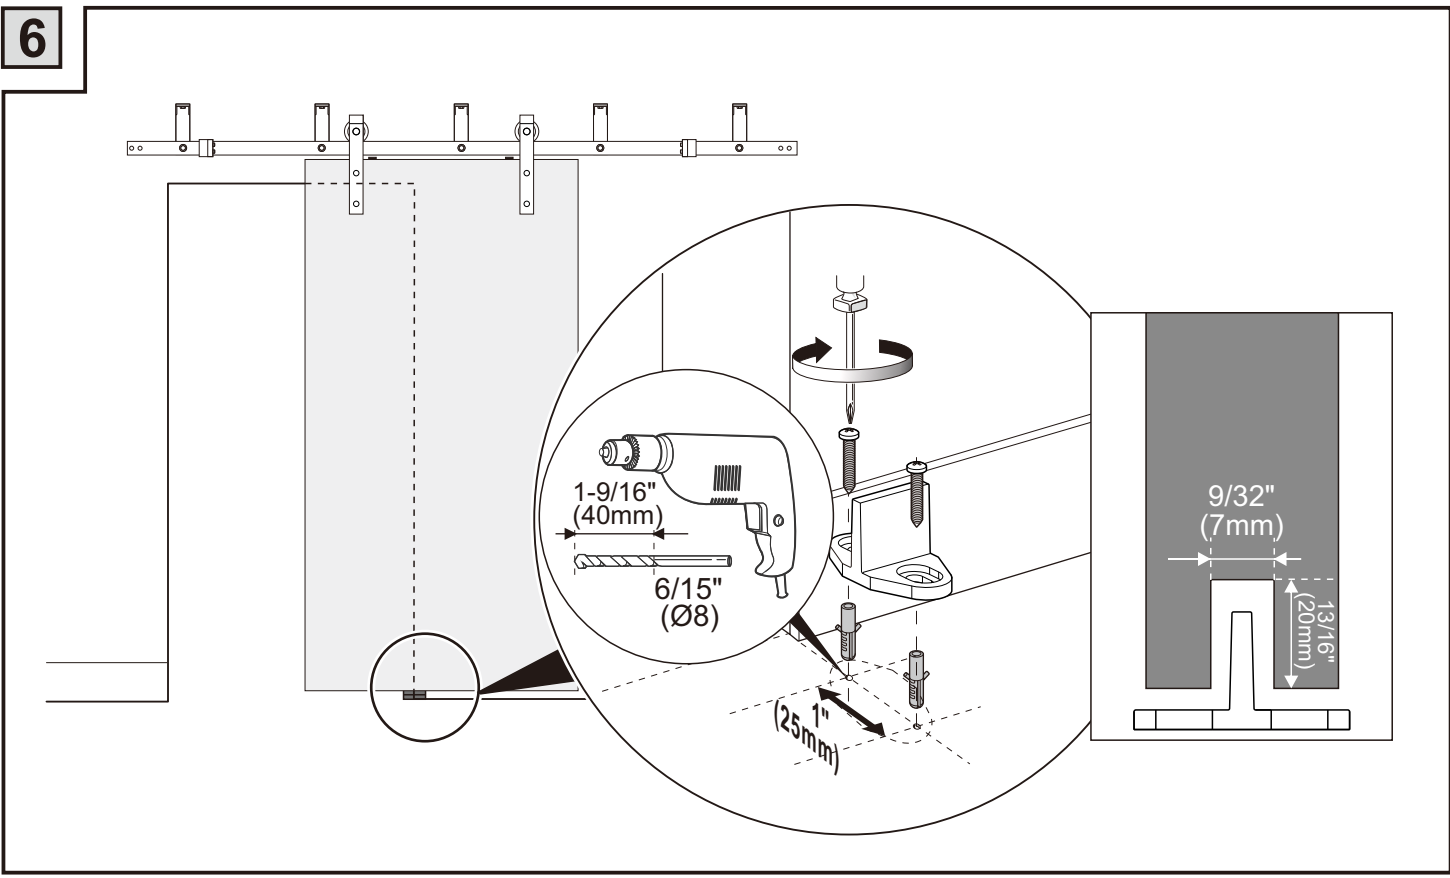

Installation Manual

Drilling position measurement

D(mm)	L(mm)
25/32" (20)	$6-19/64" + (WD-WH) / 3/32"$ $160 + (WD-WH) / 2$
3-15/16" (100)	$3-5/32" + (WD-WH) / 3/32"$ $80 + (WD-WH) / 2$
5-29/32" (150)	$1-37/64" + (WD-WH) / 3/32"$ $40 + (WD-WH) / 2$

Installation Manual

5

6

7

Door stopper can be also installed between two wall mounts.

8

Door stopper can be also installed between two wall mounts.

9