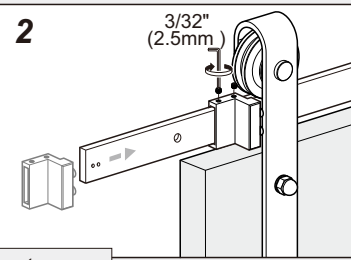

Installation Manual

Drilling position measurement

D(mm)	L(mm)
25/32" (20)	$6-19/64" + (WD-WH) / 3/32"$ $160 + (WD-WH) / 2$
3-15/16" (100)	$3-5/32" + (WD-WH) / 3/32"$ $80 + (WD-WH) / 2$
5-29/32" (150)	$1-37/64" + (WD-WH) / 3/32"$ $40 + (WD-WH) / 2$

Installation Manual

5

6

7

Door stopper can be also installed between two wall mounts.

8

Door stopper can be also installed between two wall mounts.

9