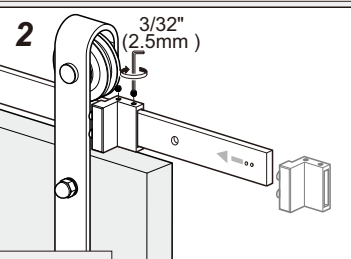

Installation Manual

Drilling position measurement

D(mm)	L(mm)
25/32" (20)	$6-19/64" + (WD-WH) / 3/32"$ $160 + (WD-WH) / 2$
3-15/16" (100)	$3-5/32" + (WD-WH) / 3/32"$ $80 + (WD-WH) / 2$
5-29/32" (150)	$1-37/64" + (WD-WH) / 3/32"$ $40 + (WD-WH) / 2$

Installation Manual

5

6

7

Door stopper can be also installed between two wall mounts.

8

Door stopper can be also installed between two wall mounts.

9