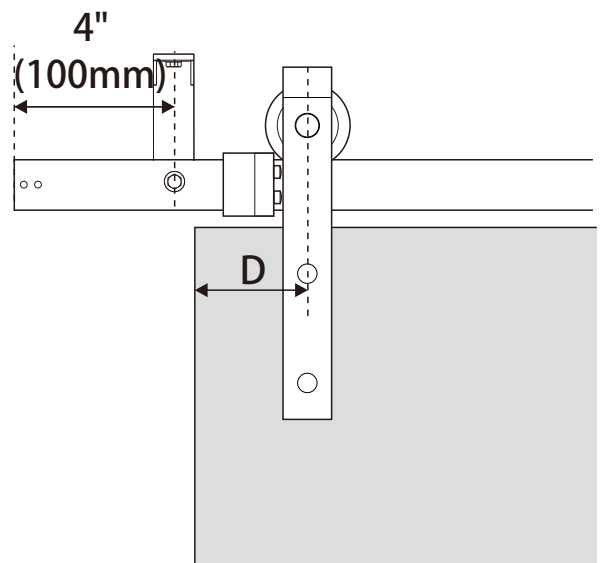

Installation Manual

Drilling position measurement

D(mm)	L(mm)
25/32" (20)	$6-19/64" + (WD-WH) / 3/32"$ $160 + (WD-WH) / 2$
3-15/16" (100)	$3-5/32" + (WD-WH) / 3/32"$ $80 + (WD-WH) / 2$
5-29/32" (150)	$1-37/64" + (WD-WH) / 3/32"$ $40 + (WD-WH) / 2$