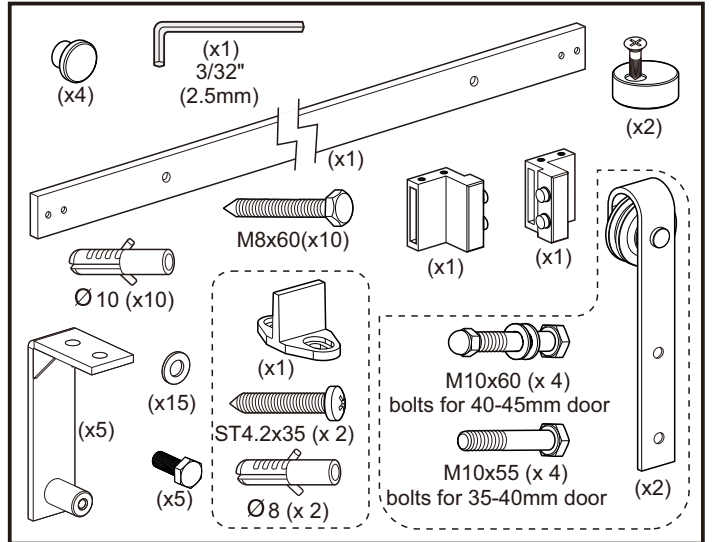

Installation Manual

Drilling position measurement

D(mm)	L(mm)
25/32" (20)	$6-19/64" + (WD-WH) / 3/32"$ $160 + (WD-WH) / 2$
3-15/16" (100)	$3-5/32" + (WD-WH) / 3/32"$ $80 + (WD-WH) / 2$
5-29/32" (150)	$1-37/64" + (WD-WH) / 3/32"$ $40 + (WD-WH) / 2$

Installation Manual

5

6

7

Door stopper can be also installed between two wall mounts.

8

Door stopper can be also installed between two wall mounts.

9