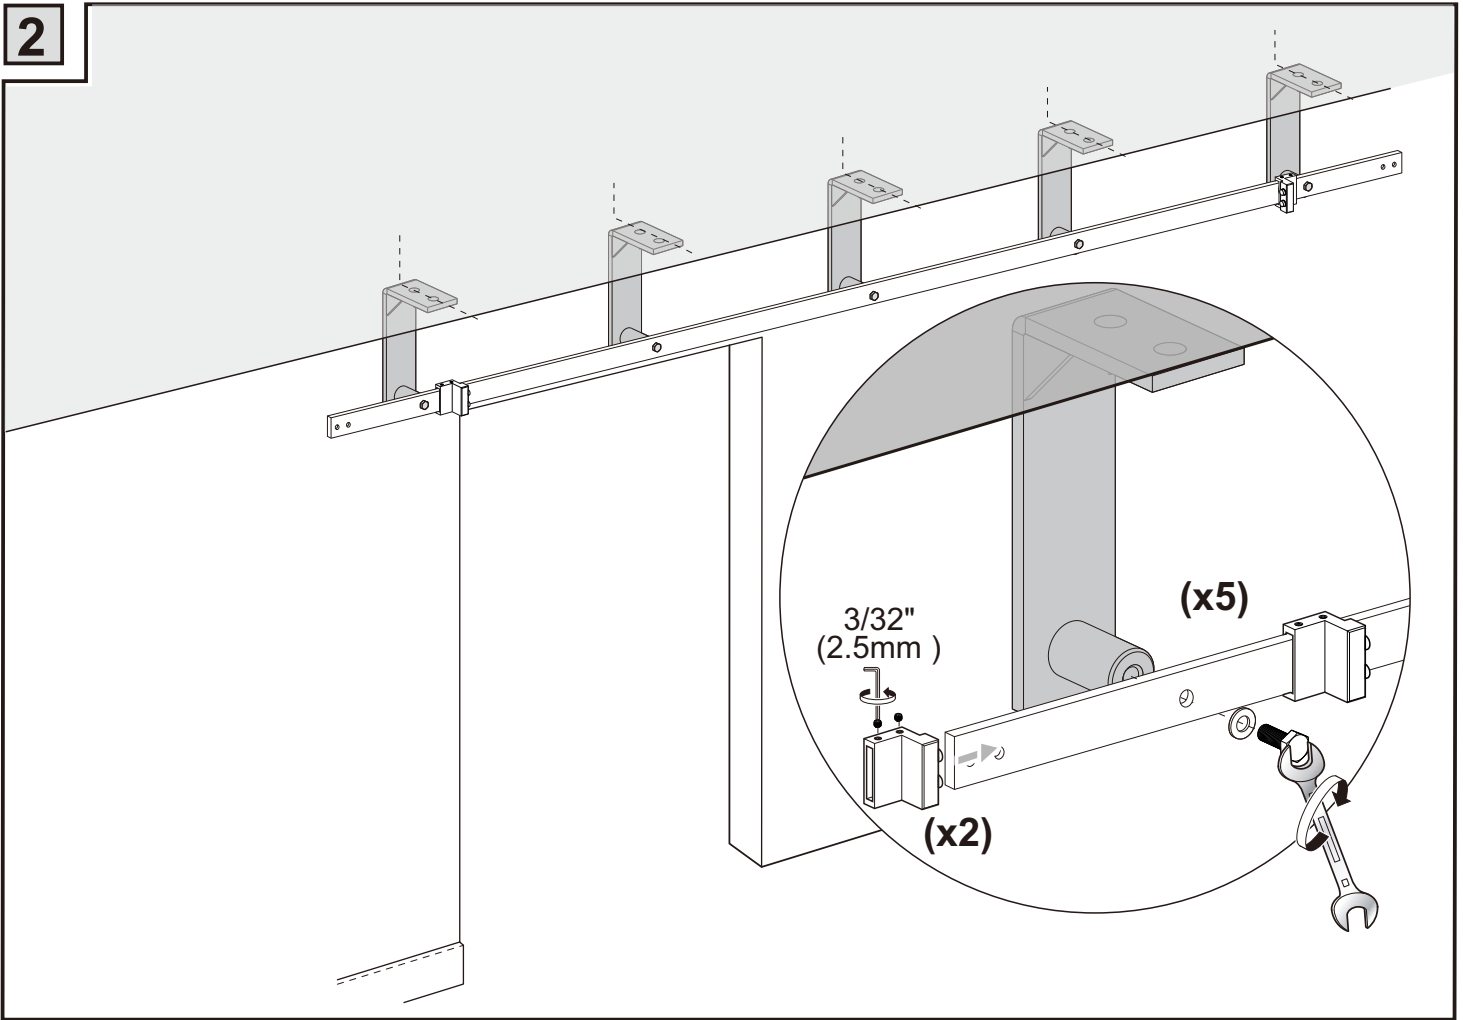

Installation Manual

Drilling position measurement

D(mm)	L(mm)
25/32" (20)	$6-19/64" + (WD-WH) / 3/32"$ $160 + (WD-WH) / 2$
3-15/16" (100)	$3-5/32" + (WD-WH) / 3/32"$ $80 + (WD-WH) / 2$
5-29/32" (150)	$1-37/64" + (WD-WH) / 3/32"$ $40 + (WD-WH) / 2$

Installation Manual

5

6

7

Door stopper can be also installed between two wall mounts.

8

Door stopper can be also installed between two wall mounts.

9