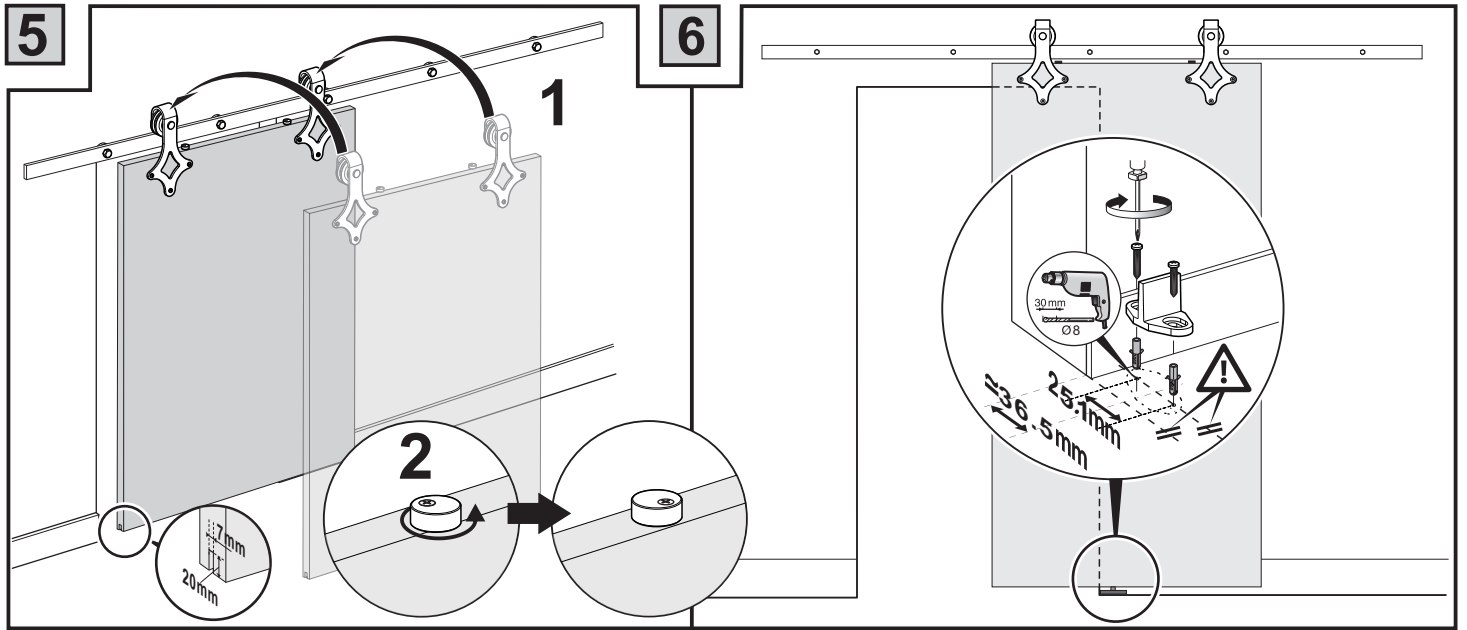

Installation Manual

Drilling position measurement

D(mm)	L(mm)
25/32" (20)	$6-19/64" + (WD-WH) / 3/32"$ $160 + (WD-WH) / 2$
3-15/16" (100)	$3-5/32" + (WD-WH) / 3/32"$ $80 + (WD-WH) / 2$
5-29/32" (150)	$1-37/64" + (WD-WH) / 3/32"$ $40 + (WD-WH) / 2$

Installation Manual

5

6

7

Door stopper can be also installed between two wall mounts.

8

Door stopper can be also installed between two wall mounts.

9