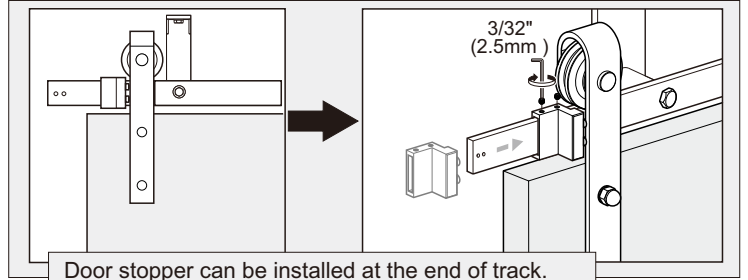

Installation Manual

Drilling position measurement

D(mm)	L(mm)
25/32" (20)	$6-19/64" + (WD-WH) / 3/32"$ $160 + (WD-WH) / 2$
3-15/16" (100)	$3-5/32" + (WD-WH) / 3/32"$ $80 + (WD-WH) / 2$
5-29/32" (150)	$1-37/64" + (WD-WH) / 3/32"$ $40 + (WD-WH) / 2$

Installation Manual

5

6

7

Door stopper can be also installed between two wall mounts.

8

Door stopper can be also installed between two wall mounts.

9