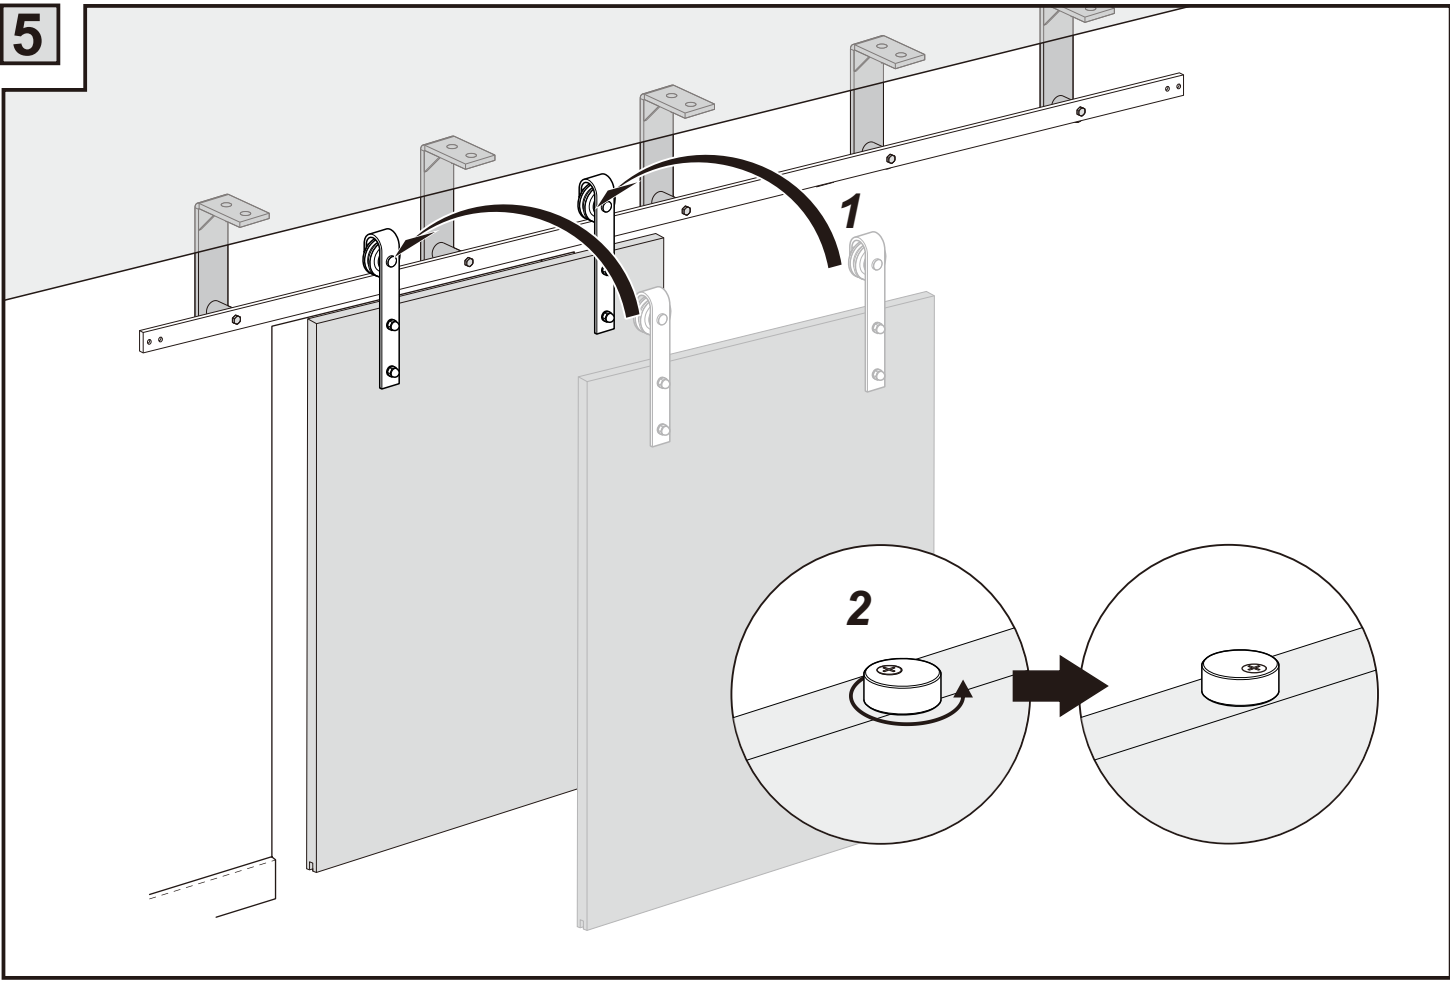

Installation Manual

Drilling position measurement

D(mm)	L(mm)
25/32" (20)	$6-19/64" + (WD-WH) / 3/32"$ $160 + (WD-WH) / 2$
3-15/16" (100)	$3-5/32" + (WD-WH) / 3/32"$ $80 + (WD-WH) / 2$
5-29/32" (150)	$1-37/64" + (WD-WH) / 3/32"$ $40 + (WD-WH) / 2$

Installation Manual

5

6

7

Door stopper can be also installed between two wall mounts.

8

Door stopper can be also installed between two wall mounts.

9