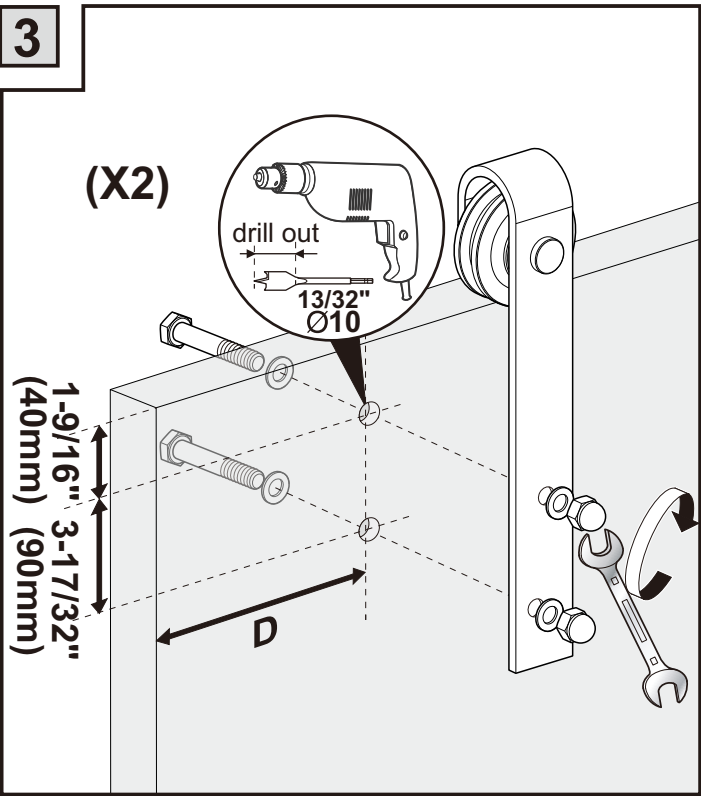

Installation Manual

Drilling position measurement

D(mm)	L(mm)
25/32" (20)	$6-19/64" + (WD-WH) / 3/32"$ $160 + (WD-WH) / 2$
3-15/16" (100)	$3-5/32" + (WD-WH) / 3/32"$ $80 + (WD-WH) / 2$
5-29/32" (150)	$1-37/64" + (WD-WH) / 3/32"$ $40 + (WD-WH) / 2$

Installation Manual

5

6

7

Door stopper can be also installed between two wall mounts.

8

Door stopper can be also installed between two wall mounts.

9