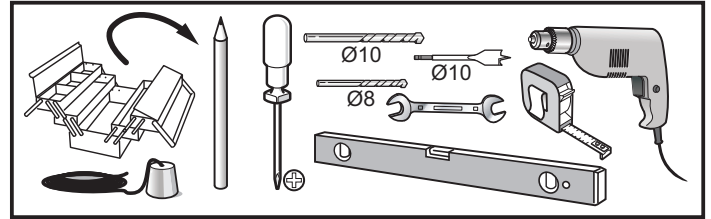

Installation Manual

Drilling position measurement

D(mm)	L(mm)
25/32" (20)	$6-19/64" + (WD-WH) / 3/32"$ $160 + (WD-WH) / 2$
3-15/16" (100)	$3-5/32" + (WD-WH) / 3/32"$ $80 + (WD-WH) / 2$
5-29/32" (150)	$1-37/64" + (WD-WH) / 3/32"$ $40 + (WD-WH) / 2$

Installation Manual

5

6

7

Door stopper can be also installed between two wall mounts.

8

Door stopper can be also installed between two wall mounts.

9