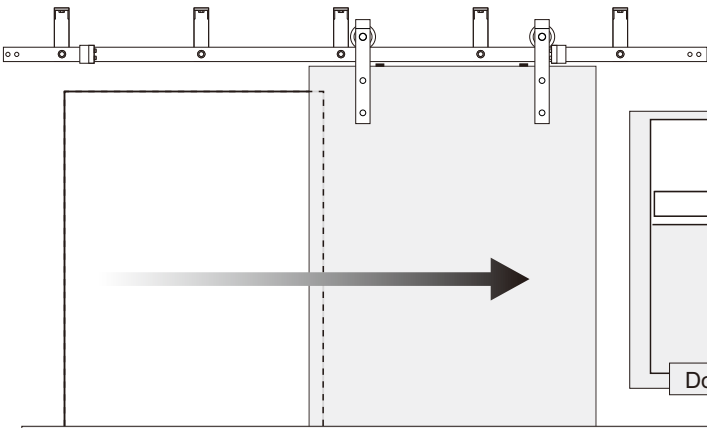

Installation Manual

Drilling position measurement

D(mm)	L(mm)
25/32" (20)	$6-19/64" + (WD-WH) / 3/32"$ $160 + (WD-WH) / 2$
3-15/16" (100)	$3-5/32" + (WD-WH) / 3/32"$ $80 + (WD-WH) / 2$
5-29/32" (150)	$1-37/64" + (WD-WH) / 3/32"$ $40 + (WD-WH) / 2$

Installation Manual

5

6

7

Door stopper can be also installed between two wall mounts.

8

Door stopper can be also installed between two wall mounts.

9