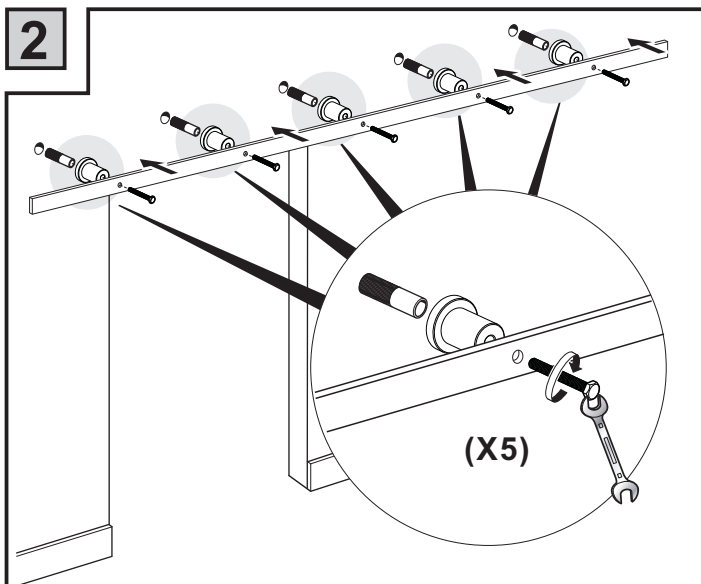

Installation Manual

Drilling position measurement

D(mm)	L(mm)
25/32" (20)	$6-19/64" + (WD-WH) / 3/32"$ $160 + (WD-WH) / 2$
3-15/16" (100)	$3-5/32" + (WD-WH) / 3/32"$ $80 + (WD-WH) / 2$
5-29/32" (150)	$1-37/64" + (WD-WH) / 3/32"$ $40 + (WD-WH) / 2$

Installation Manual

5

6

7

Door stopper can be also installed between two wall mounts.

8

Door stopper can be also installed between two wall mounts.

9