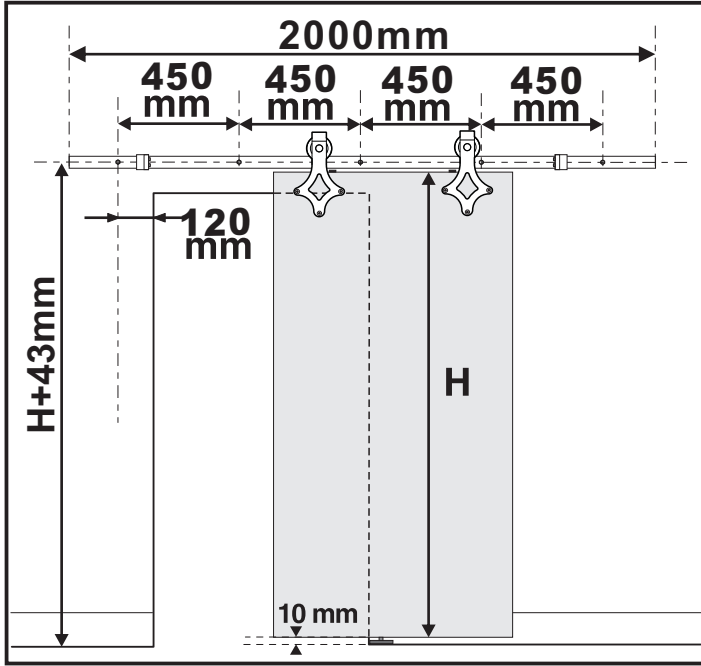

Installation Manual

Drilling position measurement

D(mm)	L(mm)
25/32" (20)	$6-19/64" + (WD-WH) / 3/32"$ $160 + (WD-WH) / 2$
3-15/16" (100)	$3-5/32" + (WD-WH) / 3/32"$ $80 + (WD-WH) / 2$
5-29/32" (150)	$1-37/64" + (WD-WH) / 3/32"$ $40 + (WD-WH) / 2$