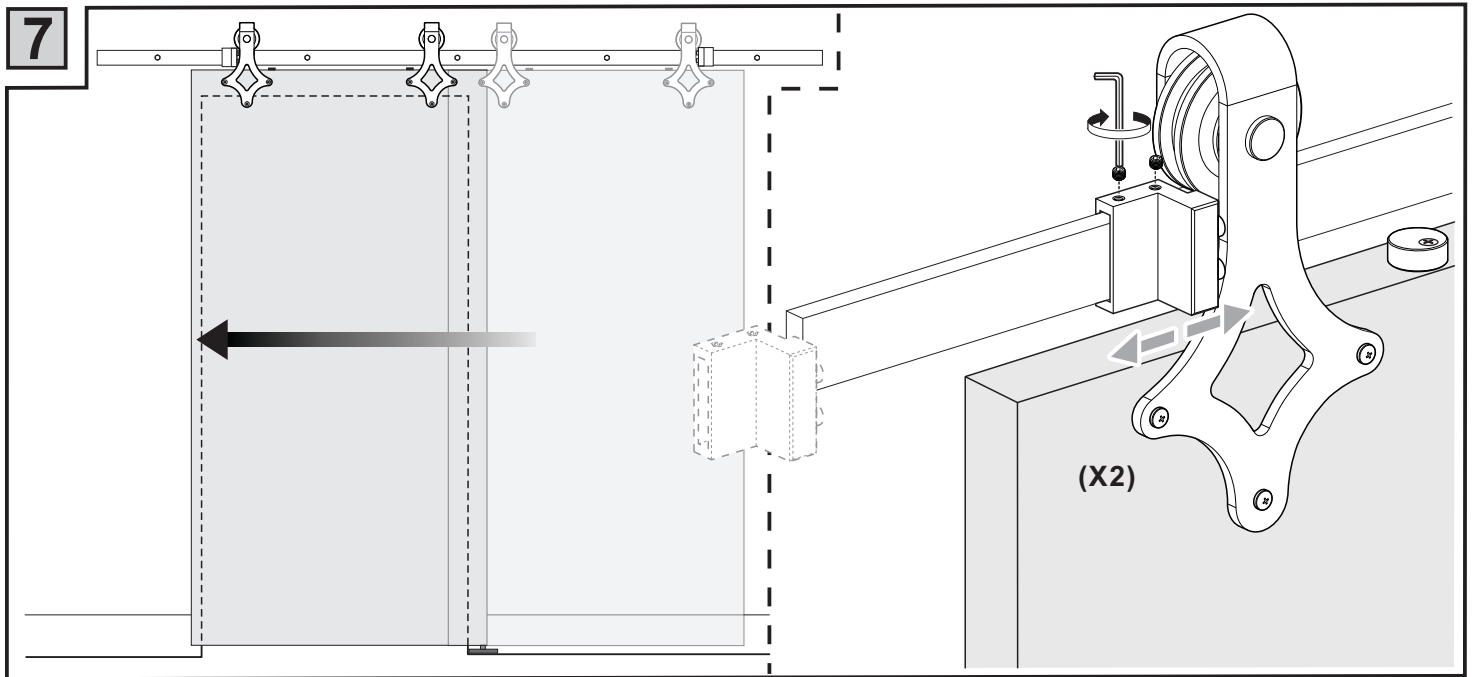

Installation Manual

Drilling position measurement

D(mm)	L(mm)
25/32" (20)	$6-19/64" + (WD-WH) / 3/32"$ $160 + (WD-WH) / 2$
3-15/16" (100)	$3-5/32" + (WD-WH) / 3/32"$ $80 + (WD-WH) / 2$
5-29/32" (150)	$1-37/64" + (WD-WH) / 3/32"$ $40 + (WD-WH) / 2$

Installation Manual

5

6

7

Door stopper can be also installed between two wall mounts.

8

Door stopper can be also installed between two wall mounts.

9