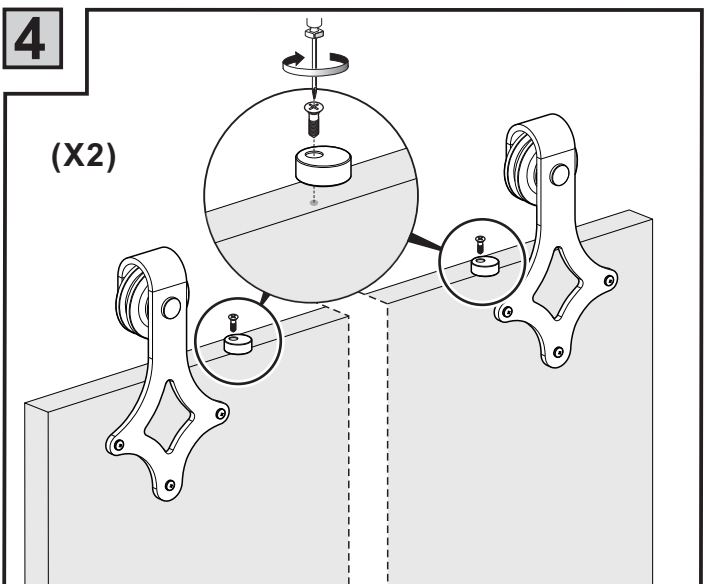

Installation Manual

Drilling position measurement

D(mm)	L(mm)
25/32" (20)	$6-19/64" + (WD-WH) / 3/32"$ $160 + (WD-WH) / 2$
3-15/16" (100)	$3-5/32" + (WD-WH) / 3/32"$ $80 + (WD-WH) / 2$
5-29/32" (150)	$1-37/64" + (WD-WH) / 3/32"$ $40 + (WD-WH) / 2$

Installation Manual

5

6

7

Door stopper can be also installed between two wall mounts.

8

Door stopper can be also installed between two wall mounts.

9