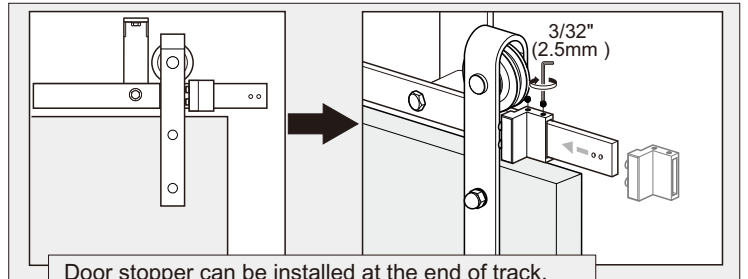

Installation Manual

Drilling position measurement

D(mm)	L(mm)
25/32" (20)	$6-19/64" + (WD-WH) / 3/32"$ $160 + (WD-WH) / 2$
3-15/16" (100)	$3-5/32" + (WD-WH) / 3/32"$ $80 + (WD-WH) / 2$
5-29/32" (150)	$1-37/64" + (WD-WH) / 3/32"$ $40 + (WD-WH) / 2$

Installation Manual

5

6

7

Door stopper can be also installed between two wall mounts.

8

Door stopper can be also installed between two wall mounts.

9