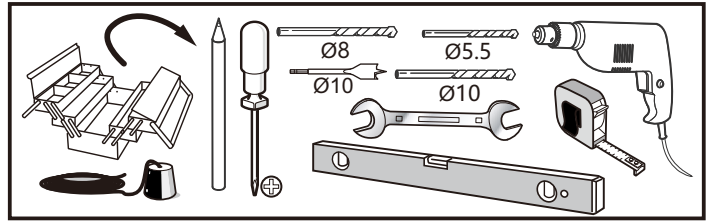

Installation Manual

Drilling position measurement

D(mm)	L(mm)
25/32" (20)	$6-19/64" + (WD-WH) / 3/32"$ $160 + (WD-WH) / 2$
3-15/16" (100)	$3-5/32" + (WD-WH) / 3/32"$ $80 + (WD-WH) / 2$
5-29/32" (150)	$1-37/64" + (WD-WH) / 3/32"$ $40 + (WD-WH) / 2$

Installation Manual

5

6

7

Door stopper can be also installed between two wall mounts.

8

Door stopper can be also installed between two wall mounts.

9