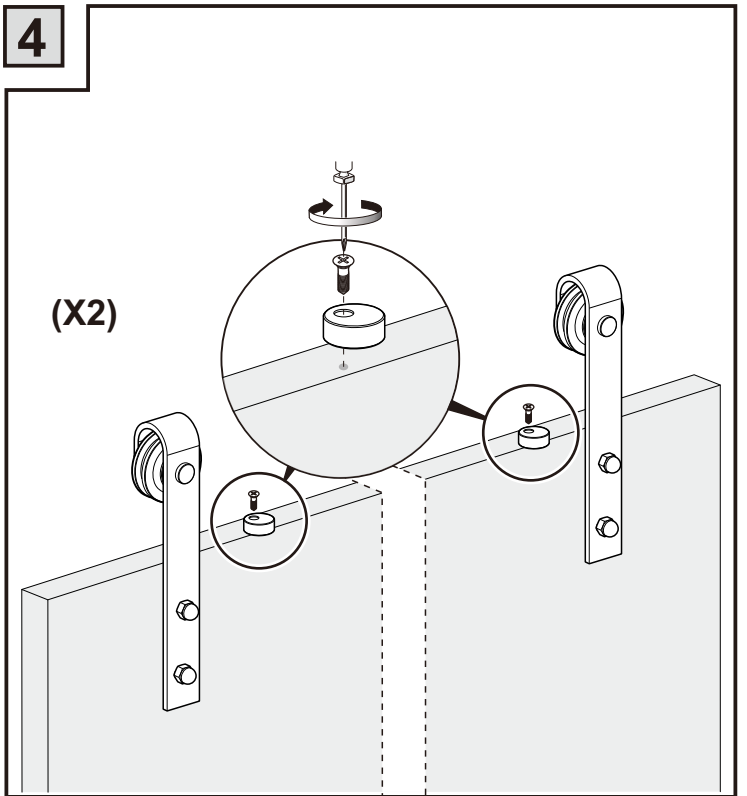

Installation Manual

Drilling position measurement

D(mm)	L(mm)
25/32" (20)	$6-19/64" + (WD-WH) / 3/32"$ $160 + (WD-WH) / 2$
3-15/16" (100)	$3-5/32" + (WD-WH) / 3/32"$ $80 + (WD-WH) / 2$
5-29/32" (150)	$1-37/64" + (WD-WH) / 3/32"$ $40 + (WD-WH) / 2$

Installation Manual

5

6

7

Door stopper can be also installed between two wall mounts.

8

Door stopper can be also installed between two wall mounts.

9